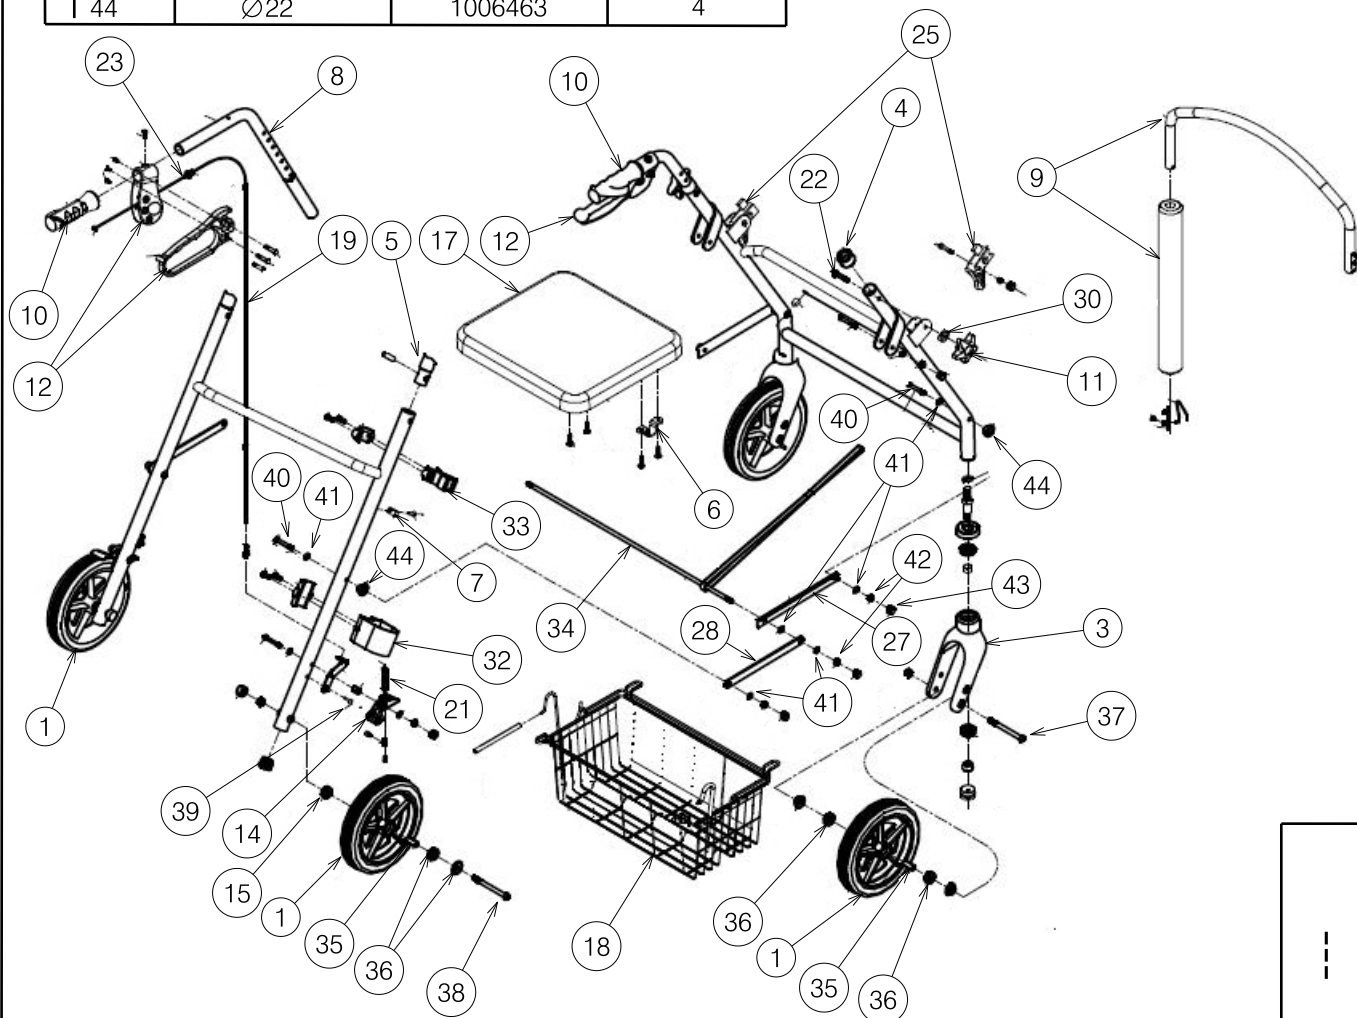

Material			
No.	Plan	Article	Quantity
1	---	1909571	4
3	---	1909572	2
4	---	1908896	2
5	---	1908897	2
6	---	1909573	2
7	---	1909574	2
8	---	1908900	1
9	---	1909575	1
10	---	1904435 (R)	1
	---	1904436 (L)	1
11	---	1909576	2
12	---	1909113	2
14	---	1909583	2
15	Φ14x8.4x1	1909584	2
17	---	1909585	1
18	---	1909586	1
19	---	1909587	2
21	---	1909588	2
22	M6x32	1908909	2
23	---	1906542	2
25	---	1909589	2
27	---	1908913	2
28	---	1908914	2
30	---	1909590	2
32	---	1909131	1
33	---	1909591	1
34	---	1908941	1
35	---	1909592	4
36	---	1909593	8
37	---	1903978	2
38	---	1903995	2
39	---	1907154	2
40	M6x40	1006111	4
41	M6 DIN125	1001564	12

Material			
No.	Plan	Article	Quantity
42	M6 DIN985	1001680	6
43	M6	1005554	6
44	Ø22	1006463	4

E000893 / D

<h2>ROLLATOR ECOLIGHT II</h2>				Plan No.
				E000893 / D
Scale: 1:5	Drafted	Verified	Confirmed	
Date	30/10/2013	26/01/2017	26/01/2017	
Initials	SD	NV	PJ	